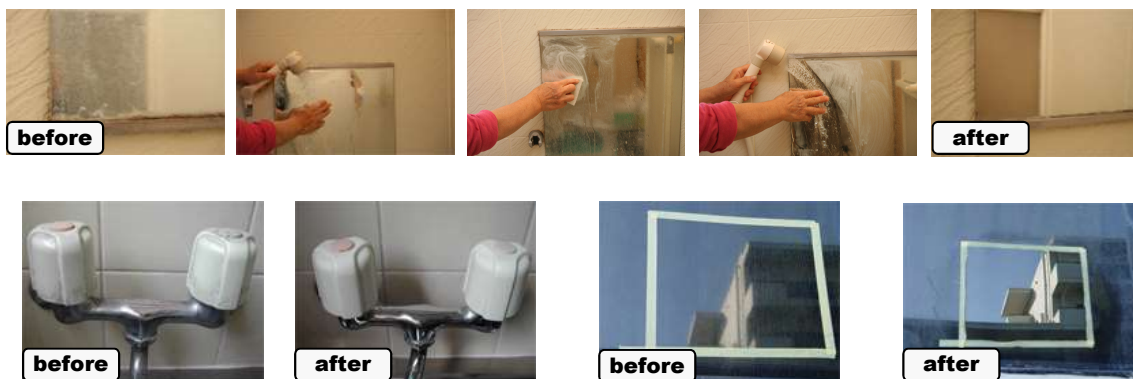

E-CLEAN(CS)

Plant derived
Removal of scales and
scales (scaly coating) of
mineral deposits

Using plant-based materials as corn, soybean, safflower, sugar cane, apple, others.

characteristics

- It can also be used on hard, smooth surfaces such as faucets, bathtubs and tiles in bathrooms and toilets**
- Using fine particles of natural stone to remove inorganic contamination (scaly coating, water scale, urinary stone, rust etc.)**

advantages

- Effective and economical in small amounts**
 - Not easy to cause scratches on hard, smooth surfaces**
- *Materials such as plastic and non-glass mirror finish may be scratched**

Label of export is not same as in Japan

Packaging 480gx20/24kgx1

Example

■ water scale ■ glass ■ concentration: 100% ■ standing time: 0

Biodegradability test result:
96.4%
 (excluding natural stone)

General data :

How to use	
Hand washing	Take an appropriate amount to a sponge containing no abrasive, rub on in circular, up-down, and left-right motions to remove dirt, and rinse thoroughly with water.
Machine washing	Rinse off the dirt from surface. Apply an appropriate amount to the surface to be cleaned. Agitate product using single-action polisher equipped with a white pad, adding water to keep wet. Rinse thoroughly with water.